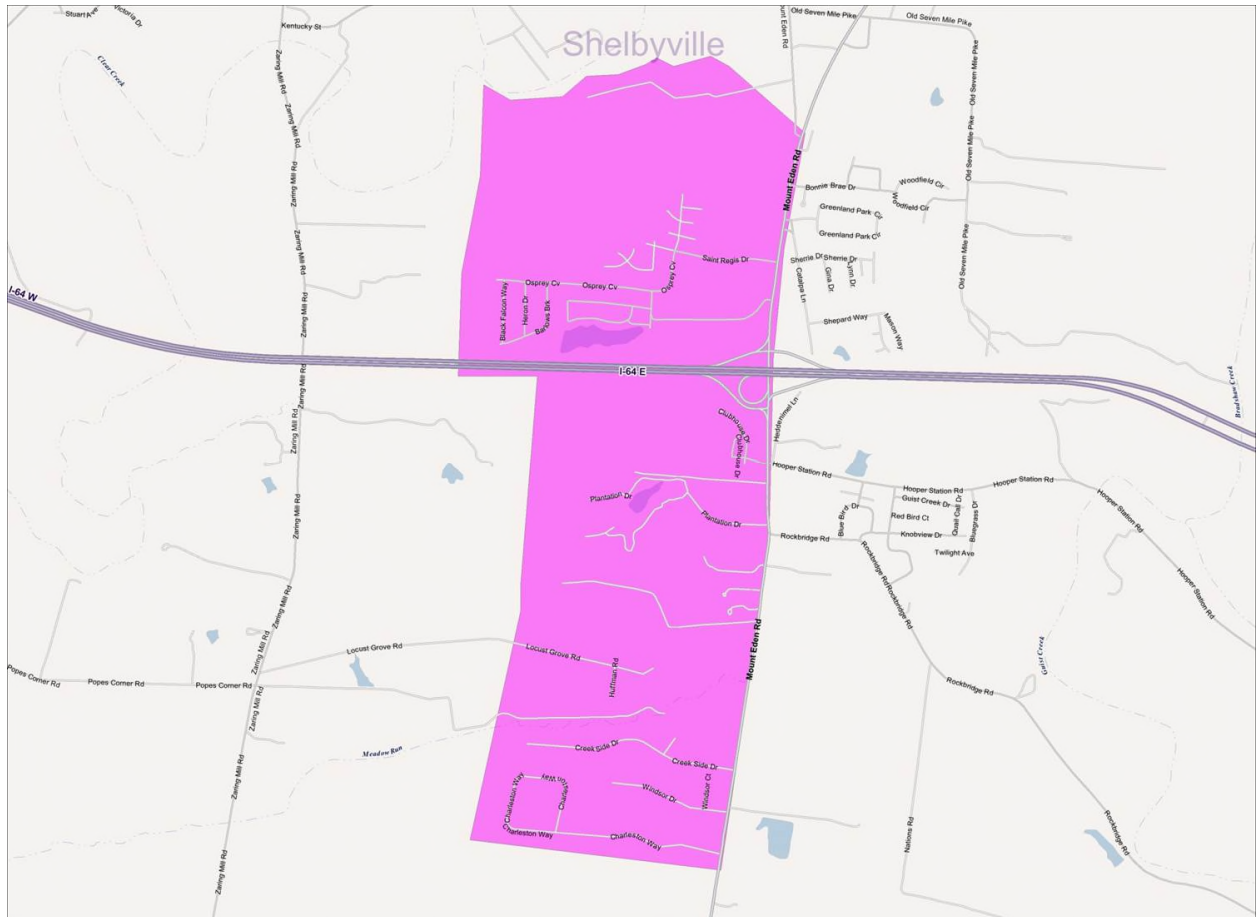

CITY OF SHELBYVILLE WASTE & RECYCLING COLLECTION SCHEDULES

Monday

ABINGDON CIR	CREEK SIDE DR	MARY CREST DR	SILVER CREEK CT
ABINGDON LN	EDGEMONT WAY	MT EDEN RD	SPARROW HAWK
ASHBOURN DR	FAIRWAY CROSSING	OPSREY COVE	ST REGIS DR
ASHBOURNE DR	FIRESTONE WAY	OSPREY COVE	TEALWOOD DR
BARLOWS BROOK RD	FROSTWOOD RD	PIERREMONT DR	THORNHILL DR
BEAMTREE DR	GRAY HAWK DR	PLANTATION CT	TURNBERRY LN
BLACK FALCON WAY	HERON DR	PLANTATION DR	WEISSINGER CT
CHARLESTON WAY	HERON RD	SHADYWOOD CT	WINDSOR CT
CLUBHOUSE DR	KINGSTON CT	SHERWOOD CT	WINDSOR DR

Tuesday

AMANDA DR
 ASHLAND AVE
 AUTUMN RIDGE
 BAILEY AVE
 BAKER DR
 BAKER DR BLDG
 BAYNE AVE
 BELL AVE
 BRIDLEWOOD
 BRIDLEWOOD AVE
 BRIDLEWOOD DR
 BRIDLEWOOD RD
 BROWN AVE

CHESTNUT ST
 CLIFTON CT
 CRAIG AVE
 CYPRUS CT
 DOBSON LN
 DOUGLAS CT
 EQUITY ST
 FRIESIAN CT
 GRANDVIEW AVE
 GREENWOOD CT
 HACKNEY LN
 JONATHAN DR
 LEE'S CT

LINDEN AVE
 LINDEN ST
 MACINTOSH DR
 MAGNOLIA AVE
 MAPLE ST
 MARELI RD
 MCBRIDE WAY
 MEDICAL AVE
 MEMORIAL DR
 MIDLAND BLVD
 MILLER AVE
 OAK ST
 OLD FINCHVILLE RD

OLD MILL RD
 PLAINVIEW DR
 SEVEN OAKS DR
 SHORT ST
 SOUTH DR
 SPENCER CT
 THORN ST
 THOROUGHbred RD
 VALLEY VIEW DR
 VILLAGE LN
 WILLOWWOOD DR
 ZARING MILL RD