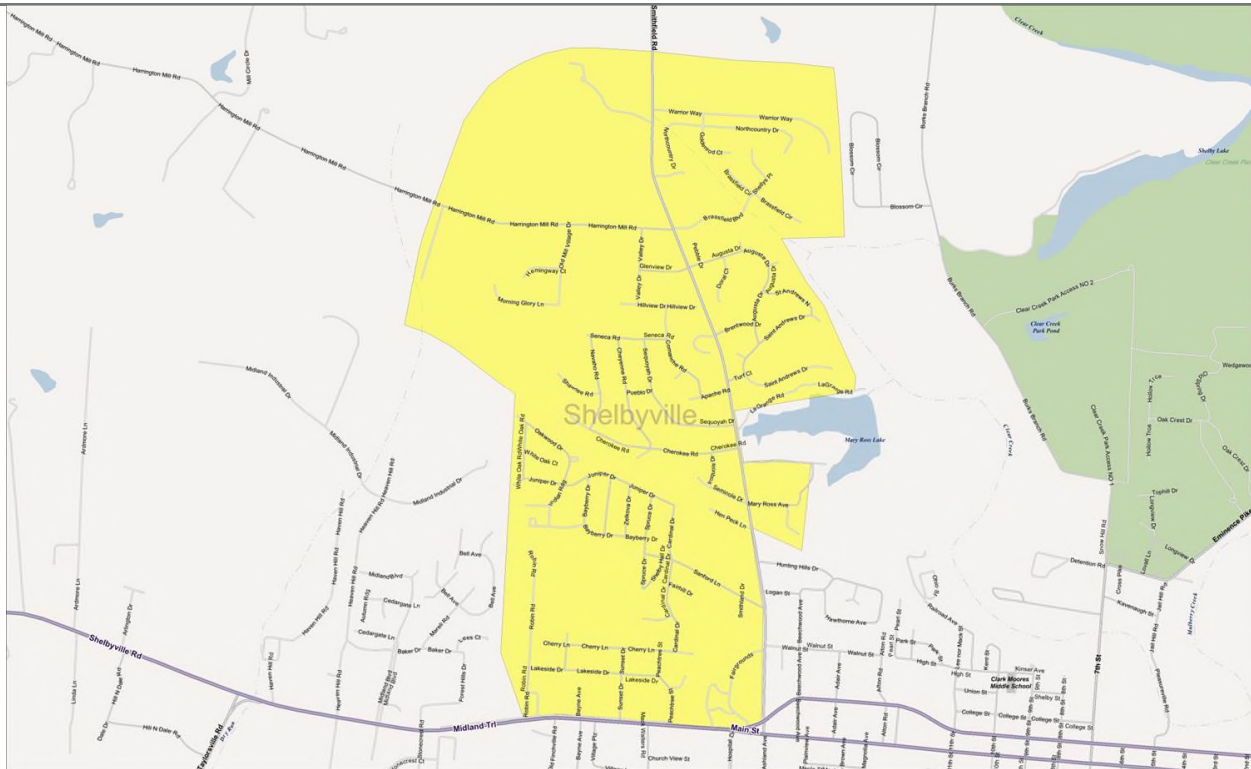

THURSDAY

APACHE RD
ARBOR GREEN LN
AUGUSTA DR
BAYBERRY DR
BRASSFIELD BLVD
BRASSFIELD CIR
BRENTWOOD DR
CACTUS COVE
CARDINAL DR
CHEROKEE DR
CHERRY LN
CHEYENNE DR
CHEYENNE RD
CIRCLE DR
COMANCHE CT

COMANCHE RD
DAYLILLY CT
DORAL CT
FAIRHILL DR
FOXWOOD CT
GOLDENROD CT
HORSE SHOE DR
IROQUOIS DR
JUNIPER DR
LAGRANGE RD
MARY ROSS AVE
MORNING GLORY CT
MORNING GLORY LN
MUIRFIELD CT
NAVAHO RD

NORTH COUNTRY DR
OAKMONT CT
OAKWOOD CT
OAKWOOD DR
OLD MILL VILLAGE RD
PEACHTREE ST
PEBBLE DR
PINEHURST DR
PUEBLO DR
SANFORD LN
SEMINOLE DR
SENECA RD
SEQUOYAH DR
SHAWNEE RD
SHELBY HALL DR

SHELLYS PLACE
SHOSHONE CT
SKYWATCH CT
SMITHFIELD RD
SMITHLAND DR
SPRUCE DR
ST ANDREWS DR
SUNFLOWER CT
TROON COURT
WARRIORS WAY
WESTVIEW DR
WHITE OAK CT
WHITE OAK RD
ZELKOVA DR