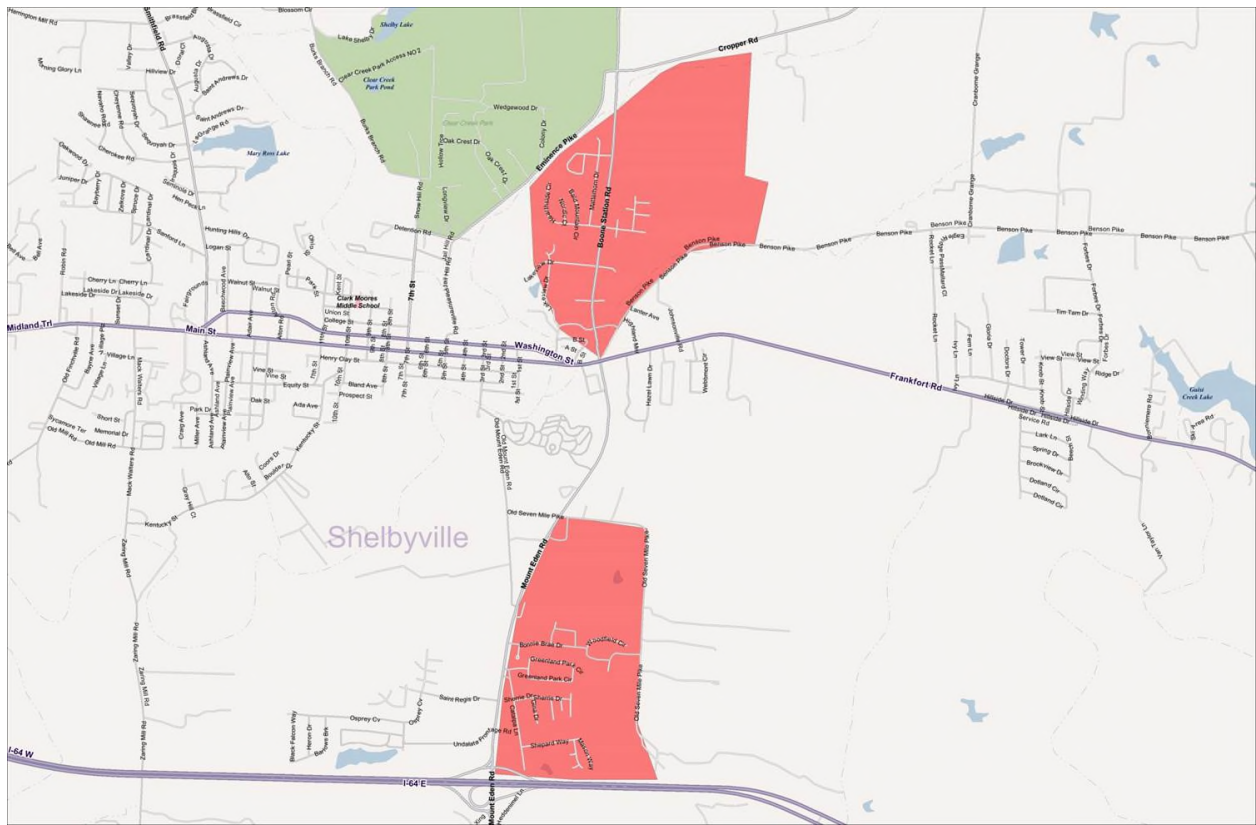

NORTH COUNTRY DR
 OAKMONT CT
 OAKWOOD CT
 OAKWOOD DR
 OLD MILL VILLAGE RD
 PEACHTREE ST
 PEBBLE DR
 PINEHURST DR
 PUEBLO DR
 SANFORD LN
 SEMINOLE DR
 SENECA RD
 SEQUOYAH DR
 SHAWNEE RD
 SHELBY HALL DR

SHELLYS PLACE
 SHOSHONE CT
 SKYWATCH CT
 SMITHFIELD RD
 SMITHLAND DR
 SPRUCE DR
 ST ANDREWS DR
 SUNFLOWER CT
 TROON COURT
 WARRIORS WAY
 WESTVIEW DR
 WHITE OAK CT
 WHITE OAK RD
 ZELKOVA DR

FRIDAY

BALD MOUNTAIN CIR	HARMONY CT	MATTERHORN DR	SUMMIT DR
BIRCHWOOD CIR	HEARTHSIDE CIR	MT VERNON RD	TRACE LN
BIRCHWOOD CT	HI POINT LN	NORDIC CT	TWO SPRINGS DR
BIRCHWOOD DR	KAREN CT	RAVEN CT	WENDOVER CT
CATALPA LN	LELAND DR	ROSEWOOD LN	WOODFIELD CIR
CLOVER LN	MASON WAY	SHEPARD WAY	WOODFIELD CT
DOGWOOD VILLA	MATTERHORN CT	SUMMERSFIELD DR	ZENAS CT