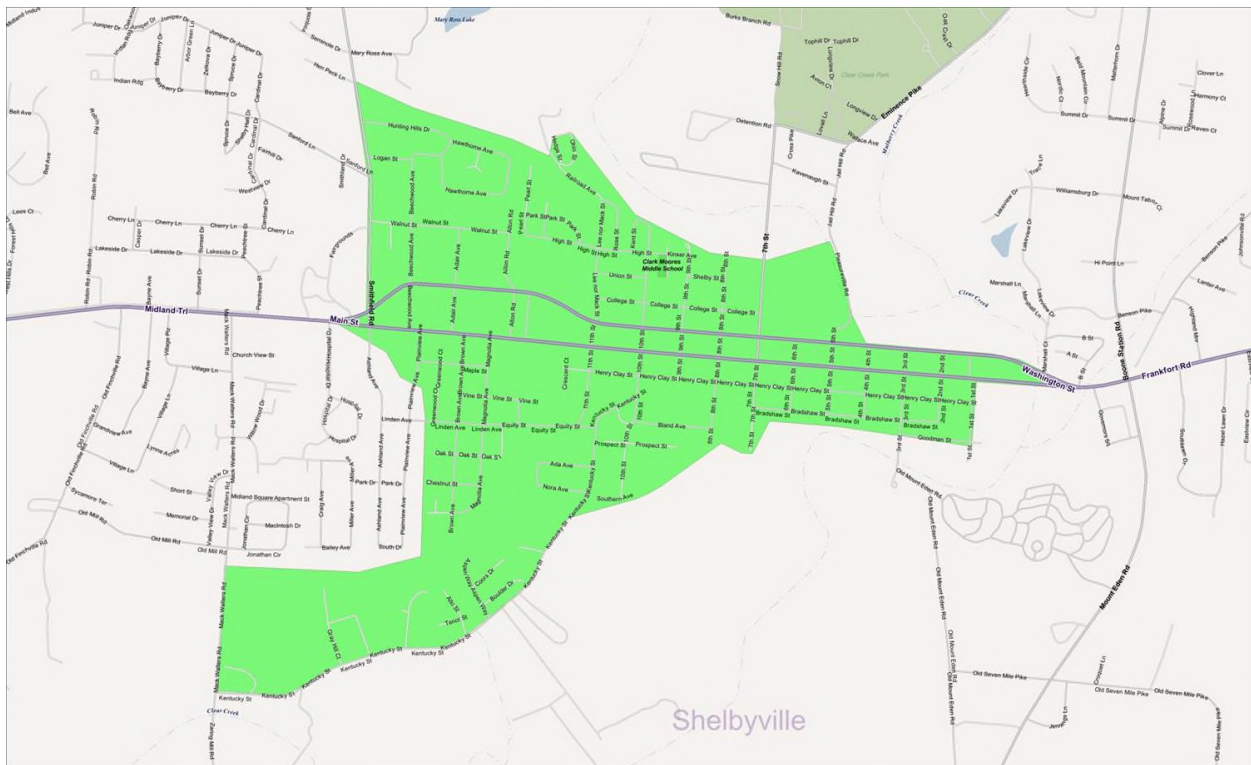

Tuesday

AMANDA DR
 ASHLAND AVE
 AUTUMN RIDGE
 BAILEY AVE
 BAKER DR
 BAKER DR BLDG
 BAYNE AVE
 BELL AVE
 BRIDLEWOOD
 BRIDLEWOOD AVE
 BRIDLEWOOD DR
 BRIDLEWOOD RD
 BROWN AVE

CHESTNUT ST
 CLIFTON CT
 CRAIG AVE
 CYPRUS CT
 DOBSON LN
 DOUGLAS CT
 EQUITY ST
 FRIESIAN CT
 GRANDVIEW AVE
 GREENWOOD CT
 HACKNEY LN
 JONATHAN DR
 LEE'S CT

LINDEN AVE
 LINDEN ST
 MACINTOSH DR
 MAGNOLIA AVE
 MAPLE ST
 MARELI RD
 MCBRIDE WAY
 MEDICAL AVE
 MEMORIAL DR
 MIDLAND BLVD
 MILLER AVE
 OAK ST
 OLD FINCHVILLE RD

OLD MILL RD
 PLAINVIEW DR
 SEVEN OAKS DR
 SHORT ST
 SOUTH DR
 SPENCER CT
 THORN ST
 THOROUGHbred RD
 VALLEY VIEW DR
 VILLAGE LN
 WILLOWWOOD DR
 ZARING MILL RD

WEDNESDAY

10TH ST	ALTON RD	HAWTHORNE CT	NORA AVE
11TH ST	ASPEN WAY	HEMINGWAY CT	OHIO ST
1ST ST	BEECHWOOD AVE	HEN PECK LN	PARK ST
2ND ST	BLAND AVE	HENRY CLAY ST	PEARL ST
3RD ST	BOULDER DR	HIGH ST	PROSPECT AVE
4th ST	BRADSHAW ST	HUNTING HILLS RD	ROSE ST
5th ST	COLLEGE ST	ILLINOIS AVE	SOUTHERN AVE
6th ST	COORS DR	KENT ST	TENOR ST
7TH ST	CRESCENT CT	KENTUCKY ST	UNION ST
8TH ST	CUMBERLAND ST	KINSER AVE	WALNUT ST
9TH ST	GOODMAN AVE	LEE NOR MACK ST	WASHINGTON ST
ADA AVE	GRAY HILL CT	LOGAN ST	WILLOW ST
ADAIR AVE	HARDESTY LN	MAIN ST	
ALTO ST	HAWTHORNE AVE	MARTIN LUTHER KING JR ST	