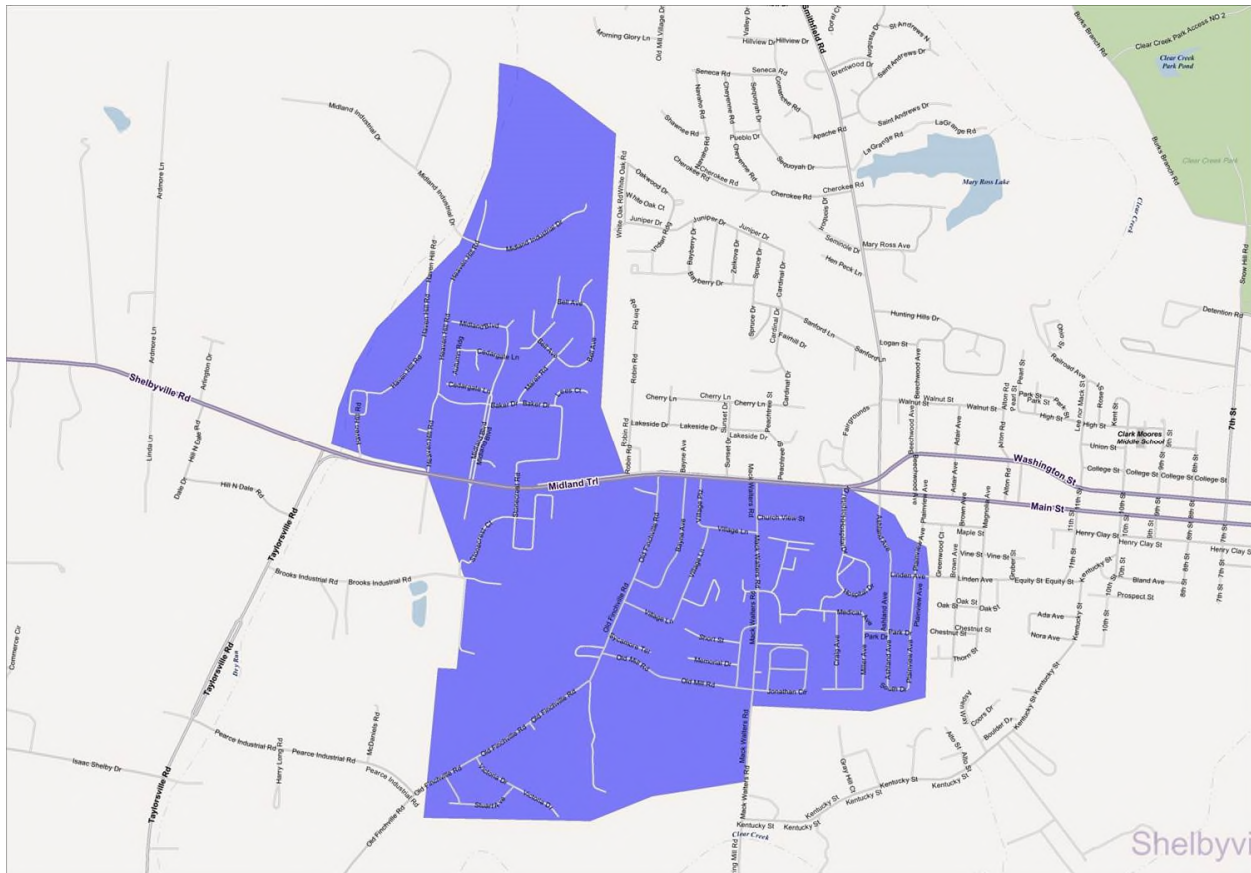

CITY OF SHELBYVILLE WASTE & RECYCLING COLLECTION SCHEDULES

Monday

ABINGDON CIR	CREEK SIDE DR	MARY CREST DR	SILVER CREEK CT
ABINGDON LN	EDGEMONT WAY	MT EDEN RD	SPARROW HAWK
ASHBOURN DR	FAIRWAY CROSSING	OPSREY COVE	ST REGIS DR
ASHBOURNE DR	FIRESTONE WAY	OSPREY COVE	TEALWOOD DR
BARLOWS BROOK RD	FROSTWOOD RD	PIERREMONT DR	THORNHILL DR
BEAMTREE DR	GRAY HAWK DR	PLANTATION CT	TURNBERRY LN
BLACK FALCON WAY	HERON DR	PLANTATION DR	WEISSINGER CT
CHARLESTON WAY	HERON RD	SHADYWOOD CT	WINDSOR CT
CLUBHOUSE DR	KINGSTON CT	SHERWOOD CT	WINDSOR DR

Tuesday

AMANDA DR
 ASHLAND AVE
 AUTUMN RIDGE
 BAILEY AVE
 BAKER DR
 BAKER DR BLDG
 BAYNE AVE
 BELL AVE
 BRIDLEWOOD
 BRIDLEWOOD AVE
 BRIDLEWOOD DR
 BRIDLEWOOD RD
 BROWN AVE

CHESTNUT ST
 CLIFTON CT
 CRAIG AVE
 CYPRUS CT
 DOBSON LN
 DOUGLAS CT
 EQUITY ST
 FRIESIAN CT
 GRANDVIEW AVE
 GREENWOOD CT
 HACKNEY LN
 JONATHAN DR
 LEE'S CT

LINDEN AVE
 LINDEN ST
 MACINTOSH DR
 MAGNOLIA AVE
 MAPLE ST
 MARELI RD
 MCBRIDE WAY
 MEDICAL AVE
 MEMORIAL DR
 MIDLAND BLVD
 MILLER AVE
 OAK ST
 OLD FINCHVILLE RD

OLD MILL RD
 PLAINVIEW DR
 SEVEN OAKS DR
 SHORT ST
 SOUTH DR
 SPENCER CT
 THORN ST
 THOROUGHbred RD
 VALLEY VIEW DR
 VILLAGE LN
 WILLOWWOOD DR
 ZARING MILL RD